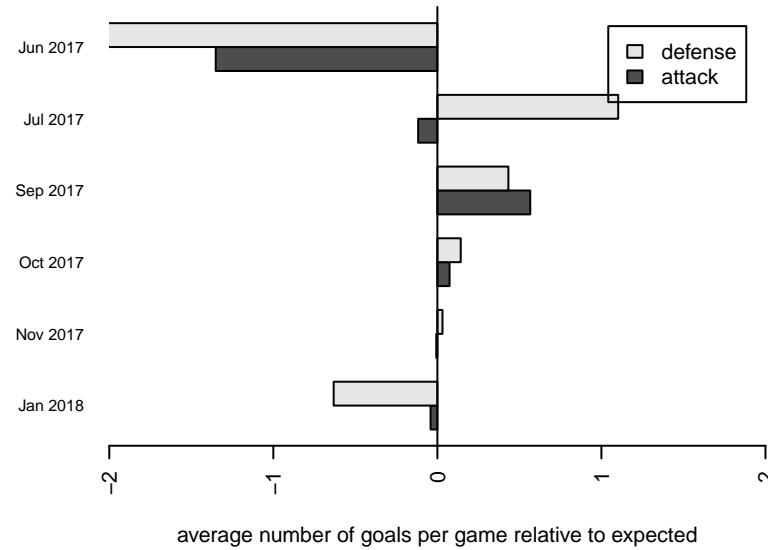

Performance relative to 13 month average