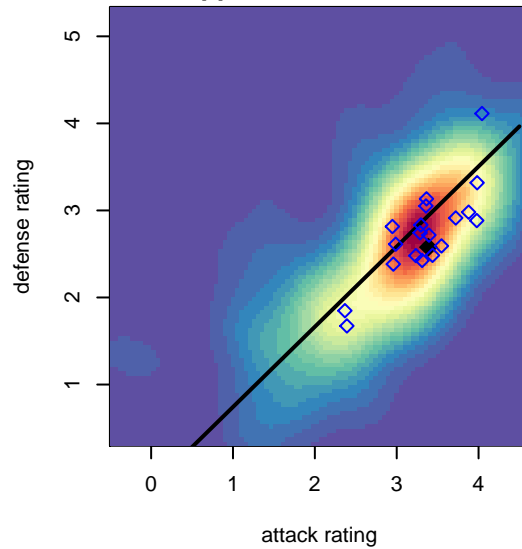

RSA Elite B99

RSA Elite
 Puyallup, WA
 B99 total strength=1661
 attack=29.58 defense=13.17
 fall league = PSPL WSPL U19
 notes= Richards 2013-6; Megson 2017

alt names used:
 RSA Elite B99 Megson
 RAINIER SOCCER ALLIANCE RSA ELITE B99
 RSA Elite B99-Megson
 RSA ELITE B99-MEGSON (WA)
 RSA Elite Richards B99
 RSA Elite B99 Megson
 RSA B99 Megson

**attack and defense variance (black dot)
relative to other teams
and top 10 in region**

**attack and defense rating
relative to others at age
and all opponents in last 13 months**

Performance relative to 13 month average