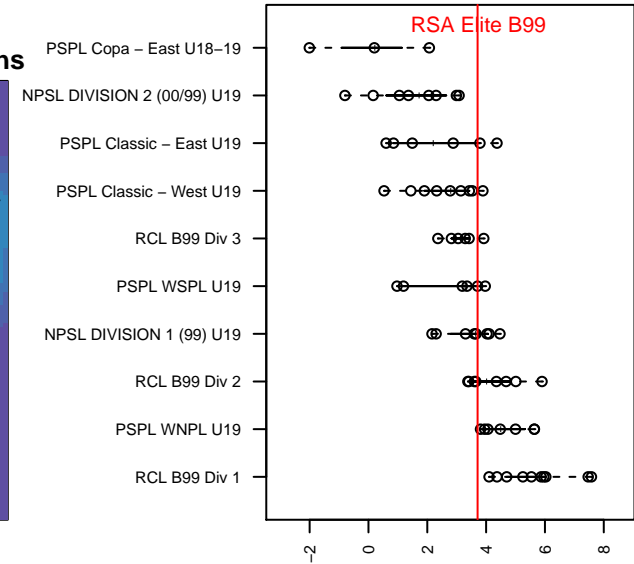

RSA Elite B99

RSA Elite
 Puyallup, WA
 B99 total strength=1661
 attack=29.58 defense=13.17
 fall league = PSPL WSPL U19
 notes= Richards 2013-6; Megson 2017

alt names used:
 RSA Elite B99 Megson
 RAINIER SOCCER ALLIANCE RSA ELITE B99
 RSA Elite B99-Megson
 RSA ELITE B99-MEGSON (WA)
 RSA Elite Richards B99
 RSA Elite B99 Megson
 RSA B99 Megson

**attack and defense variance (black dot)
relative to other teams
and top 10 in region**

**attack and defense rating
relative to others at age
and all opponents in last 13 months**

Performance relative to 13 month average