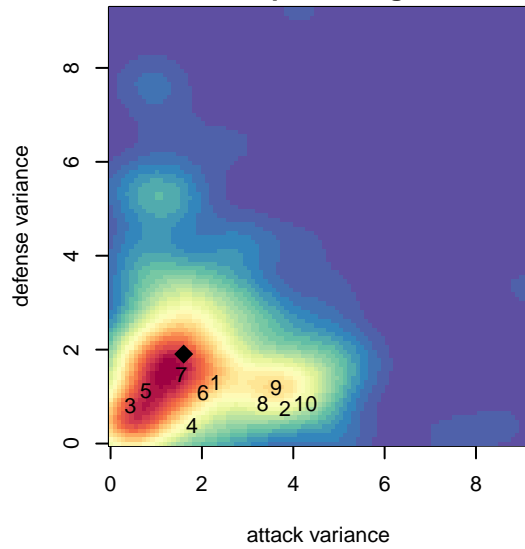

RSA Elite B99

RSA Elite
 Puyallup, WA
 B99 total strength=1661
 attack=29.58 defense=13.17
 fall league = PSPL WSPL U19
 notes= Richards 2013-6; Megson 2017

alt names used:
 RSA Elite B99 Megson
 RAINIER SOCCER ALLIANCE RSA ELITE B99
 RSA Elite B99-Megson
 RSA ELITE B99-MEGSON (WA)
 RSA Elite Richards B99
 RSA Elite B99 Megson
 RSA B99 Megson

**attack and defense variance (black dot)
relative to other teams
and top 10 in region**

**attack and defense rating
relative to others at age
and all opponents in last 13 months**

Performance relative to 13 month average