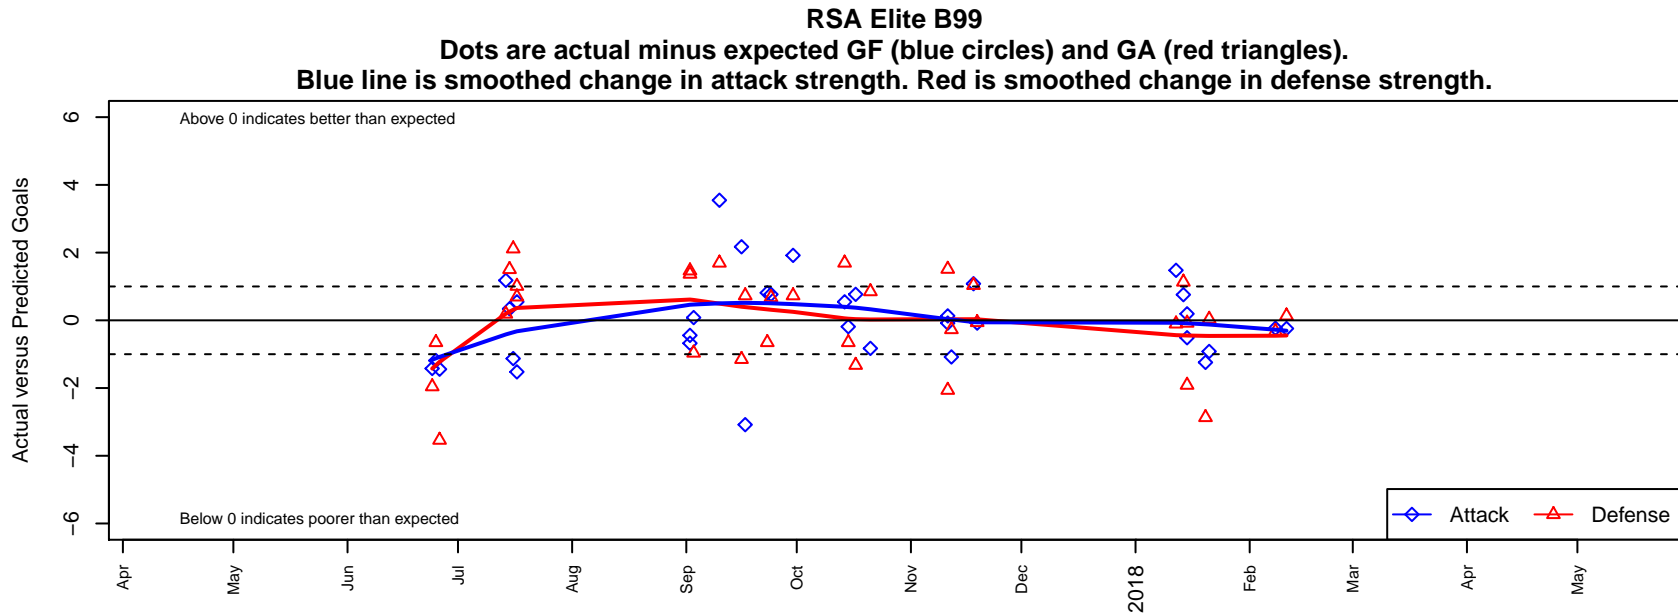

RSA Elite B99

RSA Elite
 Puyallup, WA
 B99 total strength=1661
 attack=29.58 defense=13.17
 fall league = PSPL WSPL U19
 notes= Richards 2013-6; Megson 2017

alt names used:
 RSA Elite B99 Megson
 RAINIER SOCCER ALLIANCE RSA ELITE B99
 RSA Elite B99-Megson
 RSA ELITE B99-MEGSON (WA)
 RSA Elite Richards B99
 RSA Elite B99 Megson
 RSA B99 Megson

**attack and defense variance (black dot)
relative to other teams
and top 10 in region**

**attack and defense rating
relative to others at age
and all opponents in last 13 months**

Performance relative to 13 month average